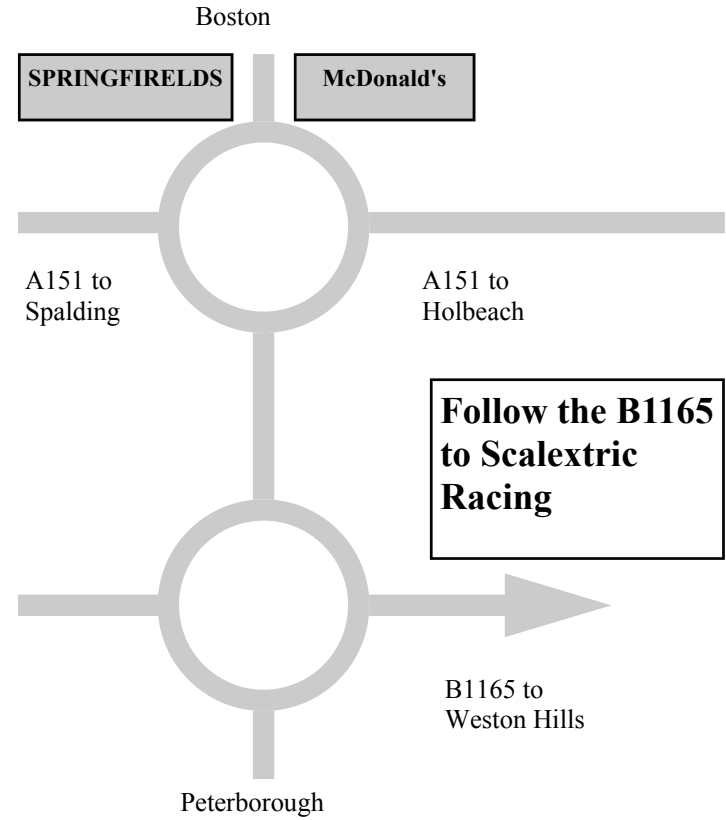

**Follow the B1165
to Scalextric
Racing**