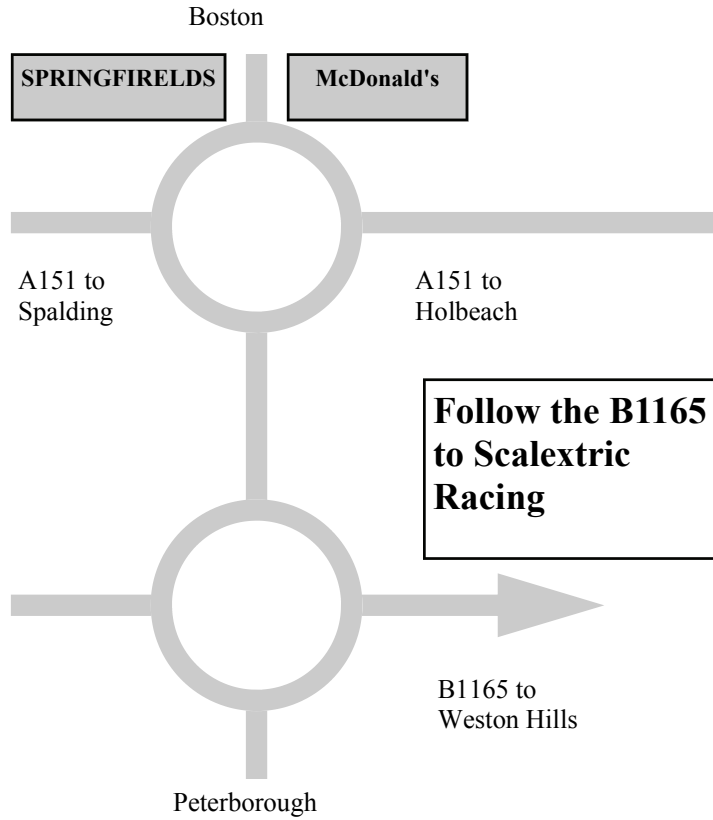

Scalextric Racing.  
Angies Plant Centre  
Weston Hills Road

Spalding  
Lincs  
Tel: 01775 725415

**Follow the B1165  
to Scalextric  
Racing**

Scalextric Racing.  
Angies Plant Centre  
Weston Hills Road